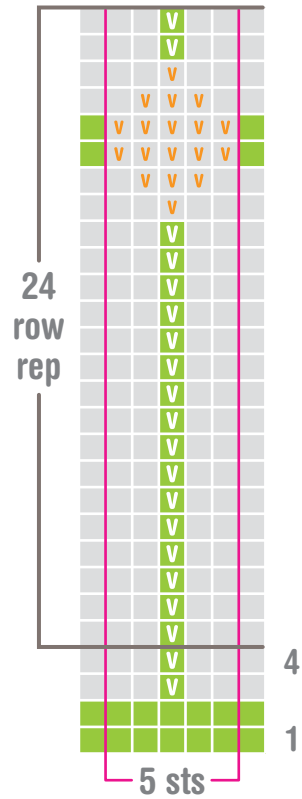

diamond chart

color key

- existing stripe
- duplicate st forest green heather
- duplicate st gold