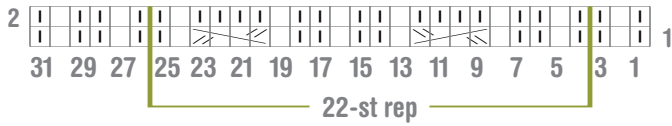

#6

cable/rib chart

leaf pat

stitch key

- | | |
|------------------|----------|
| k on rs, p on ws | rc |
| p on rs, k on ws | lc |
| yo | rpc |
| k2tog | lpc |
| ssk | 3-st lc |
| sk2p | 3-st lpc |
| bobble | 4-st rc |
| no stitch | 4-st lc |

sleeve chart