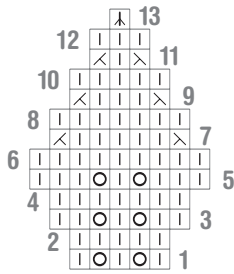

#6

cable/rib chart

leaf pat

stitch key

- | | |
|------------------|----------|
| k on rs, p on ws | rc |
| p on rs, k on ws | lc |
| yo | rpc |
| k2tog | lpc |
| ssk | 3-st lc |
| sk2p | 3-st lpc |
| bobble | 4-st rc |
| no stitch | 4-st lc |

sleeve chart