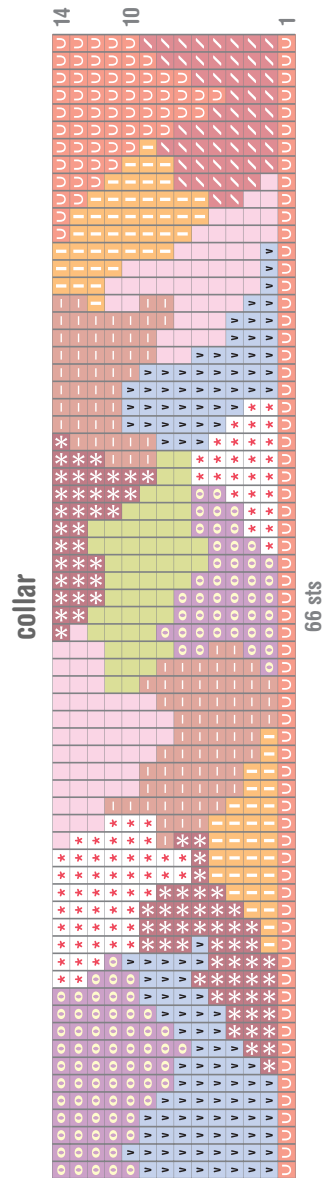

PLEAT BACK SMOCK CHARTS & SCHEMATIC

© SoHo Publishing Company 2007.
All rights reserved. Individual,
non-commercial use only. Sale, any
other commercial use and any reproduc-
tion, publication or distribution prohibited.

www.knit1mag.com

#38

- color key
- █ rock henna
 - █ harvest spice
 - █ french pumpkin
 - █ gourd
 - █ geranium
 - █ magenta
 - █ lupine
 - █ zinna pink
 - █ pretty pink
 - █ spring green