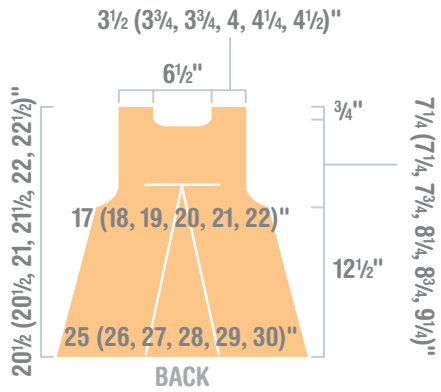

PLEAT BACK SMOCK CHARTS & SCHEMATIC

© SoHo Publishing Company 2007.
All rights reserved. Individual,
non-commercial use only. Sale, any
other commercial use and any reproduc-
tion, publication or distribution prohibited.

www.knit1mag.com

#38

1. color key
2. █ rock henna
   - █ harvest spice
   - █ french pumpkin
   - █ gourd
   - █ geranium
   - █ magenta
   - █ lupine
   - █ zinna pink
   - █ pretty pink
   - █ spring green