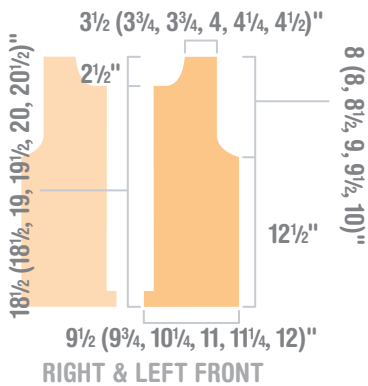

PLEAT BACK SMOCK CHARTS & SCHEMATIC

© SoHo Publishing Company 2007.
All rights reserved. Individual,
non-commercial use only. Sale, any
other commercial use and any reproduc-
tion, publication or distribution prohibited.

www.knit1mag.com

#38

- color key
- █ rock henna
 - █ harvest spice
 - █ french pumpkin
 - █ gourd
 - █ geranium
 - █ magenta
 - █ lupine
 - █ zinna pink
 - █ pretty pink
 - █ spring green