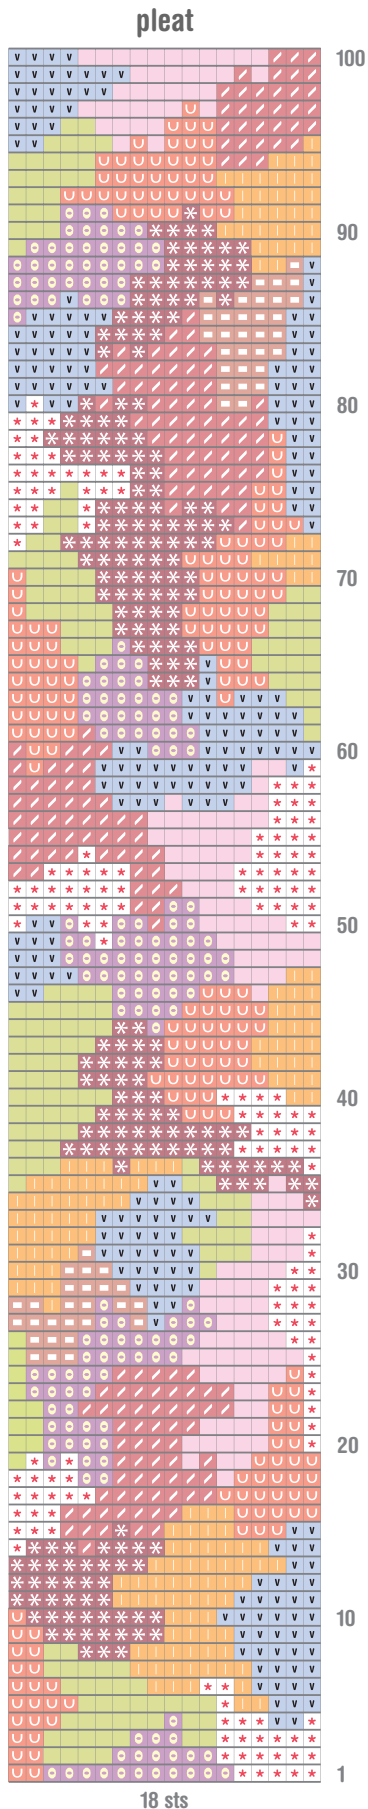

PLEAT BACK SMOCK CHARTS & SCHEMATIC

© SoHo Publishing Company 2007.
All rights reserved. Individual,
non-commercial use only. Sale, any
other commercial use and any reproduc-
tion, publication or distribution prohibited.

www.knit1mag.com

#38

- color key
- █ rock henna
 - █ harvest spice
 - █ french pumpkin
 - █ gourd
 - █ geranium
 - █ magenta
 - █ lupine
 - █ zinna pink
 - █ pretty pink
 - █ spring green